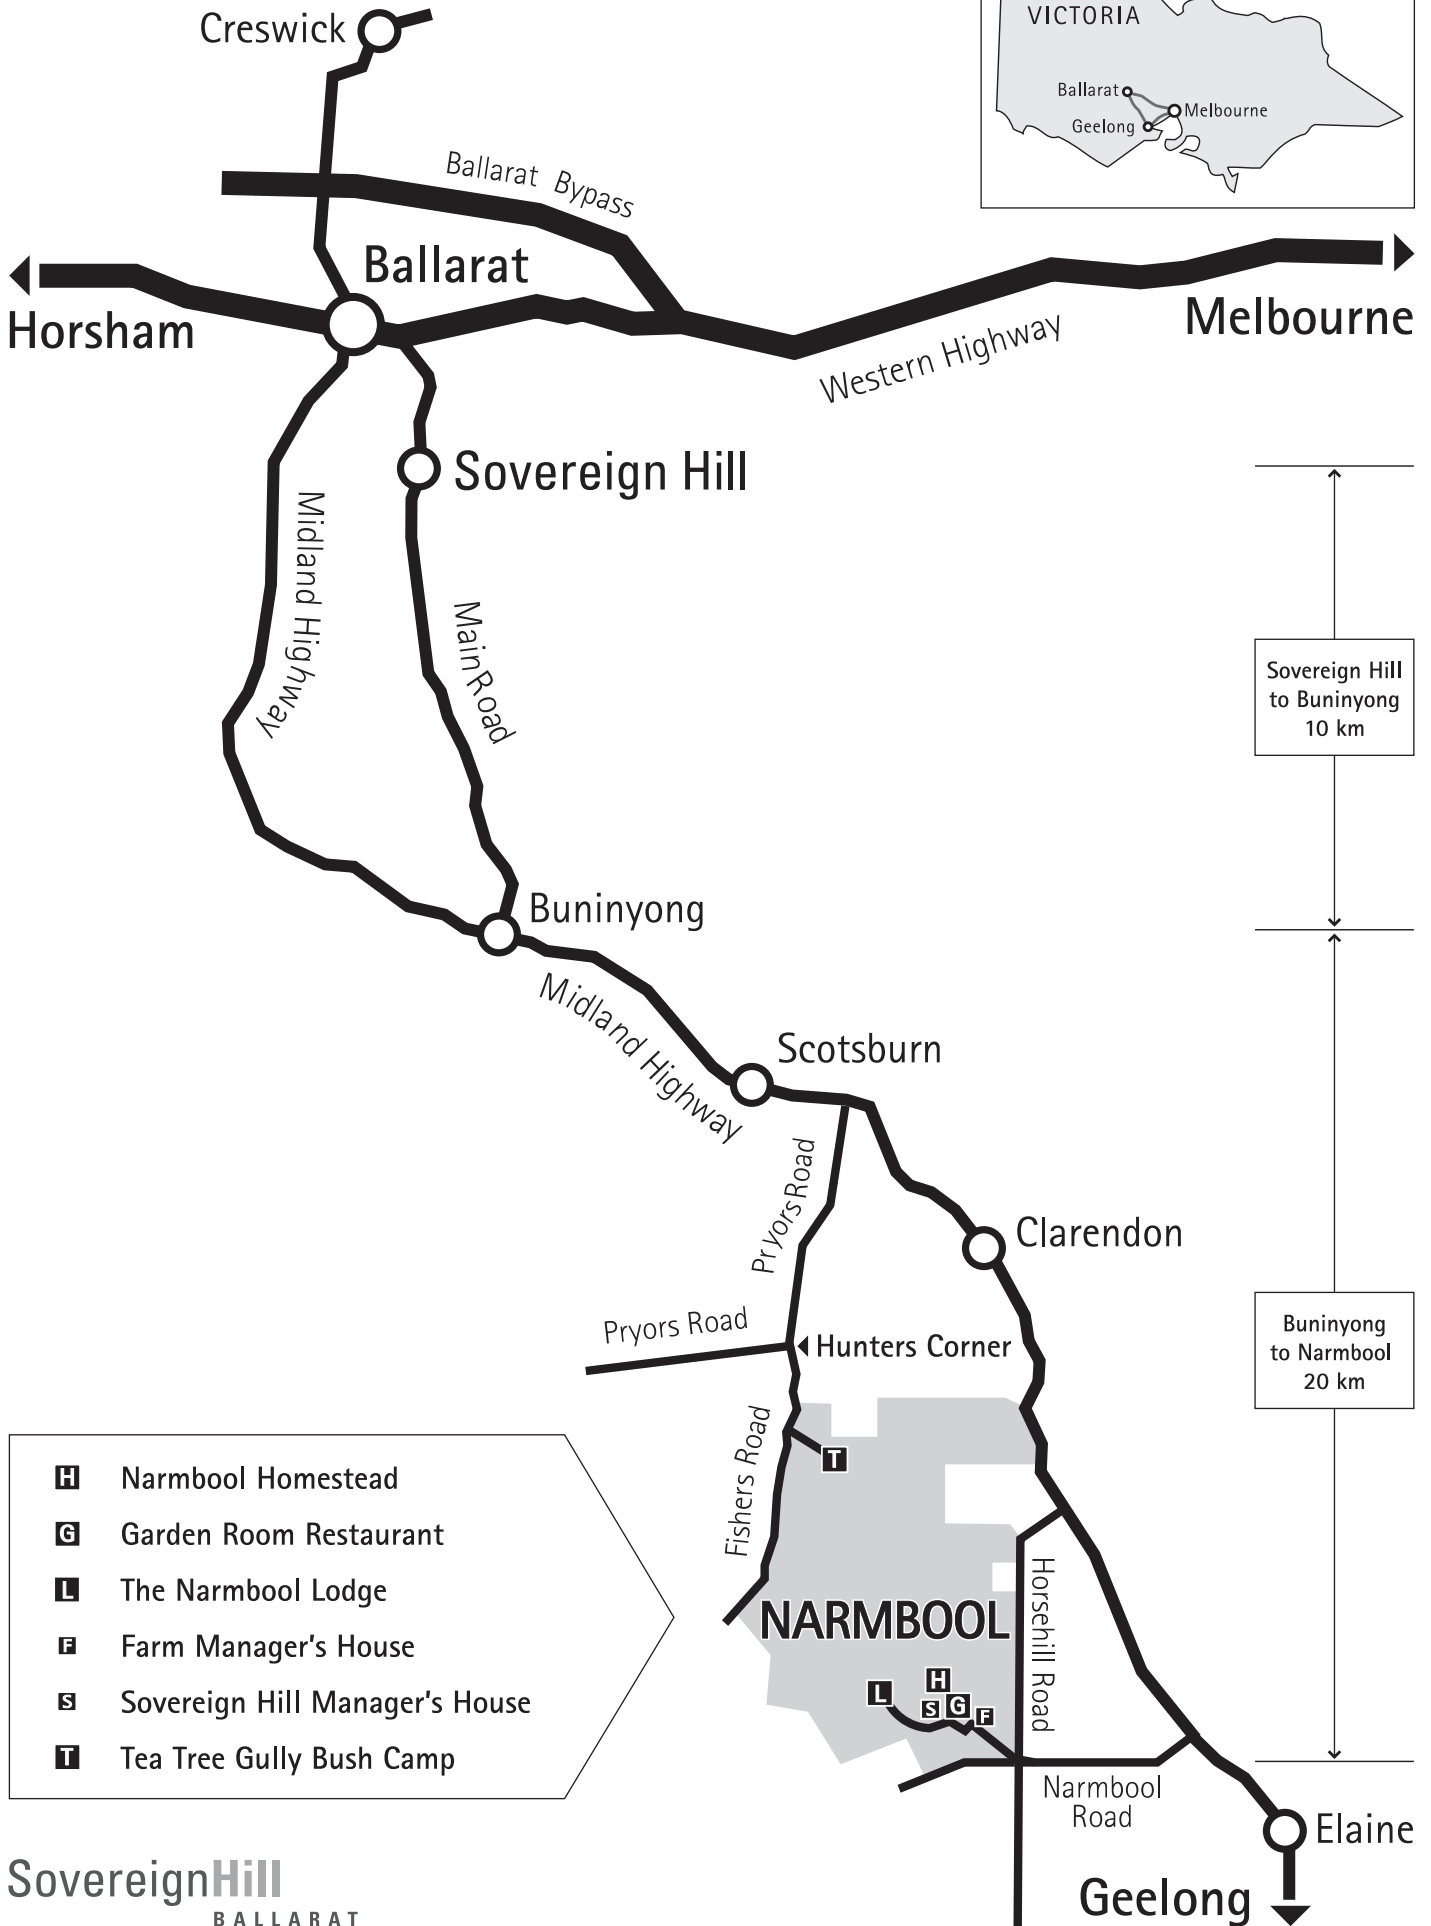

HOW TO GET TO NARMBOOL

Sovereign Hill to Buninyong
10 km

Buninyong to Narmbool
20 km

- H** Narmbool Homestead
- G** Garden Room Restaurant
- L** The Narmbool Lodge
- F** Farm Manager's House
- S** Sovereign Hill Manager's House
- T** Tea Tree Gully Bush Camp